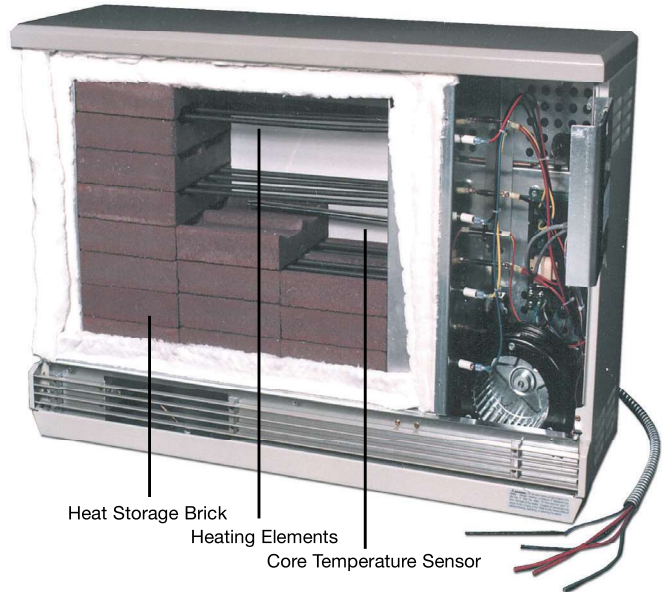

The units offer individual room control and safe, clean, comfortable heat anywhere you need it. Storage heaters are practical for all types of buildings, including homes, cabins or businesses.

- Room storage heaters can be easily installed during new home construction or remodeling projects and easily retrofitted into existing homes or businesses.
- Room storage heaters use electric thermal storage (ETS) technology to convert electricity to heat.
- A quiet fan circulates heat from the bricks into the room when the thermostat calls for heat.
- Each room storage heater is individually controlled so you can adjust the temperature in each room.

Room storage units are affordable and 100% efficient. Plus, they require no duct work and take advantage of Lake Country Power's low off-peak electric rate of 4.95¢/kilowatt-hour.

Units are housed in a sleek cabinet in a neutral color, to complement any décor, and they are covered by a five-year warranty.

**Rebates:** See Rebate Sheet

During off-peak hours, ETS units convert electricity into heat and store that heat in specially designed high-density ceramic bricks. These bricks are capable of storing vast amounts of heat for extended periods of time. This stored heat is circulated evenly and quietly by a fan in the unit as the room thermostat calls for heat.